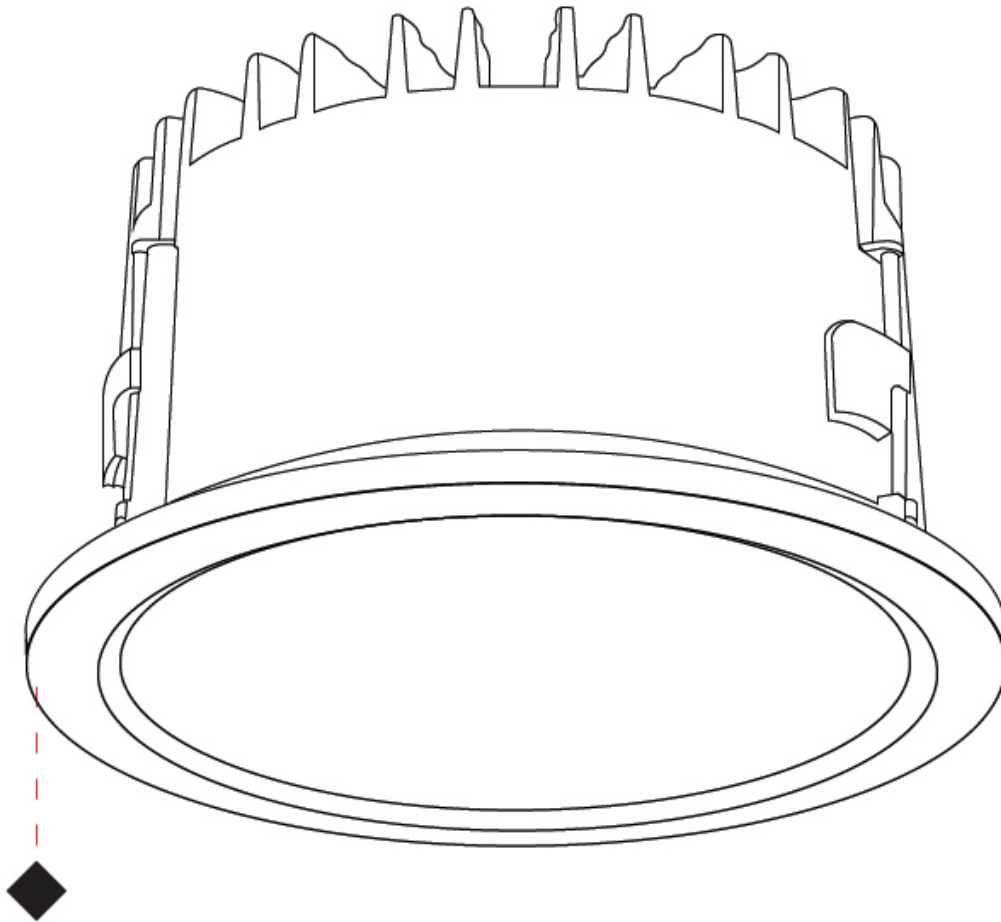

ASTER RECESSED

E9Q128-

PROJECT _____

TYPE _____

SPECIFIER _____

QUANTITY _____

DATE _____

E