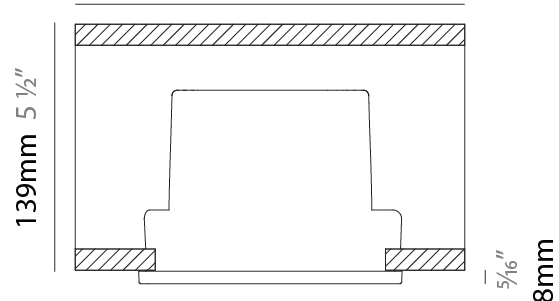

Ø220mm 8 11/16"