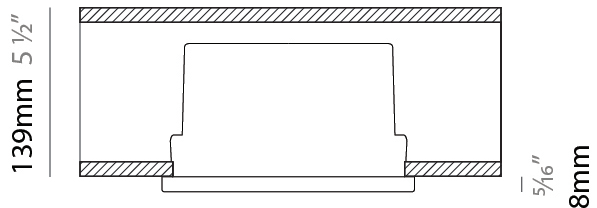

Ø347mm 13 11/16"