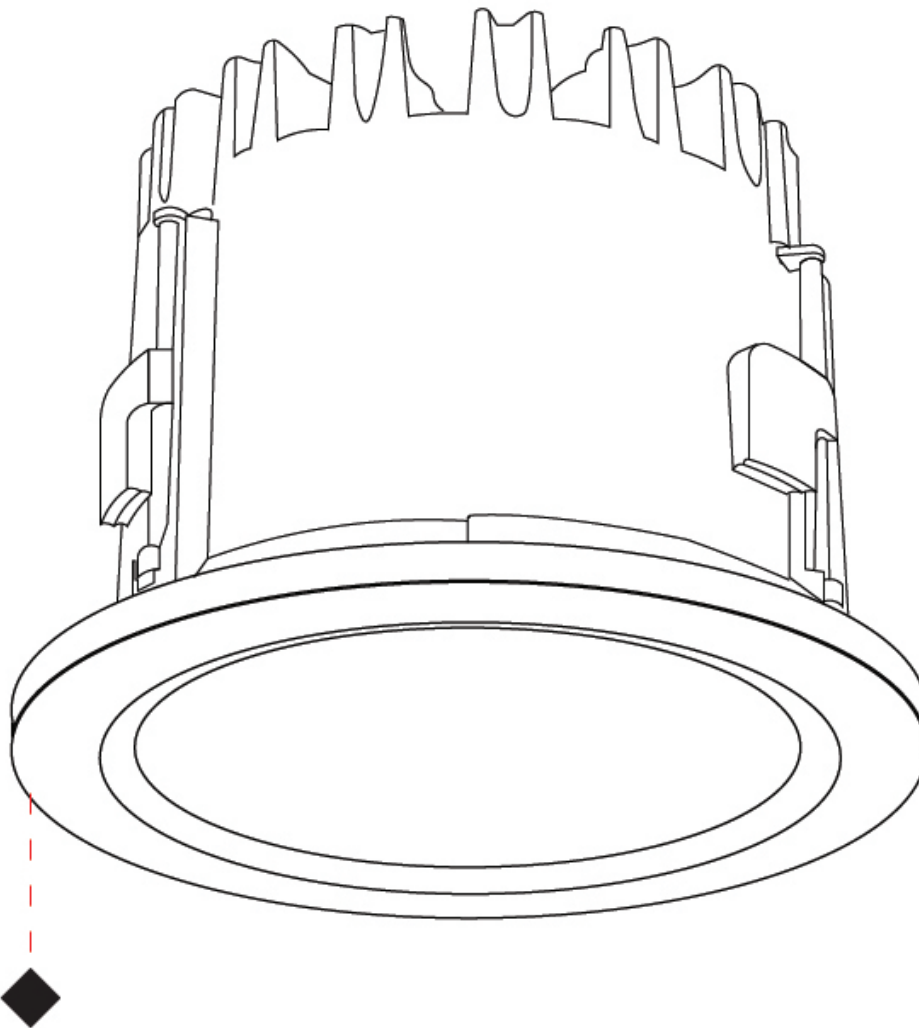

ASTER RECESSED

E9Q123-

PROJECT	_____
TYPE	_____
SPECIFIER	_____
QUANTITY	_____
DATE	_____

E