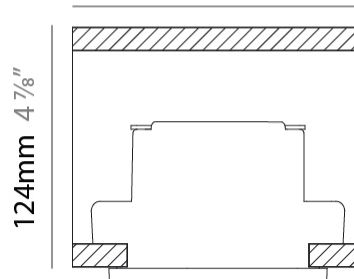

Ø150mm 5 7/8"