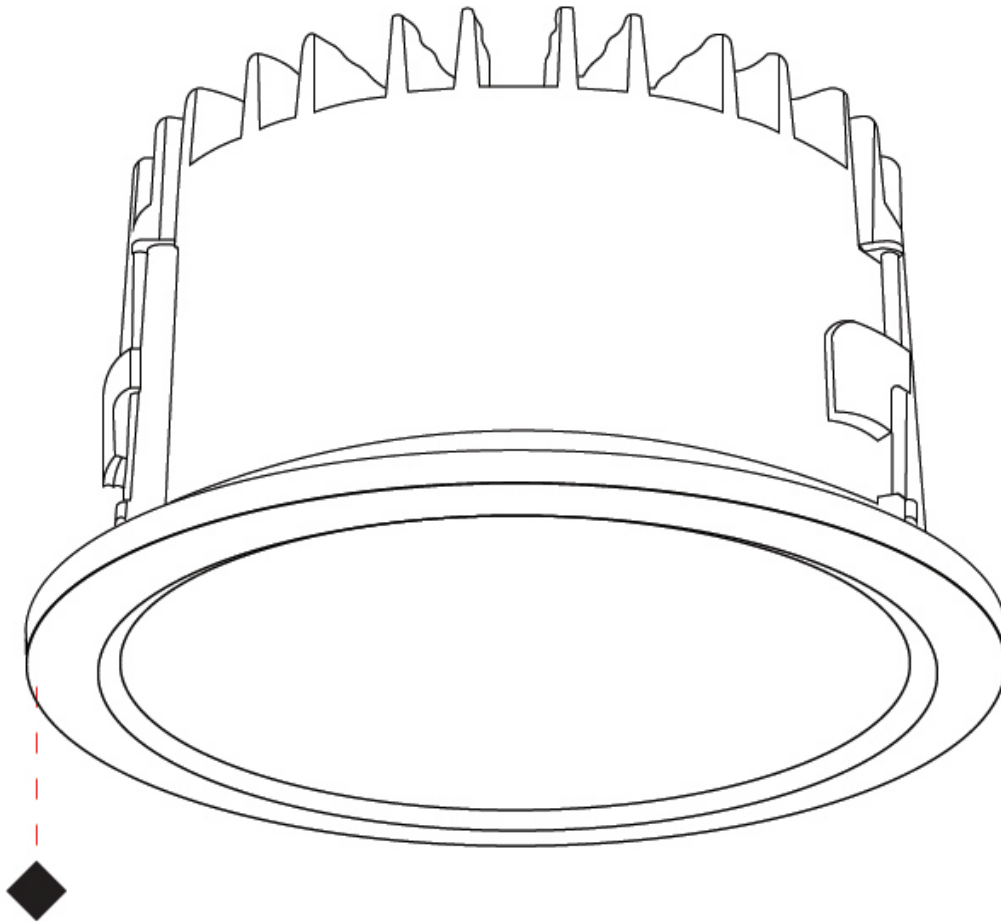

ASTER RECESSED

E9Q127-

PROJECT _____

TYPE _____

SPECIFIER _____

QUANTITY _____

DATE _____

E