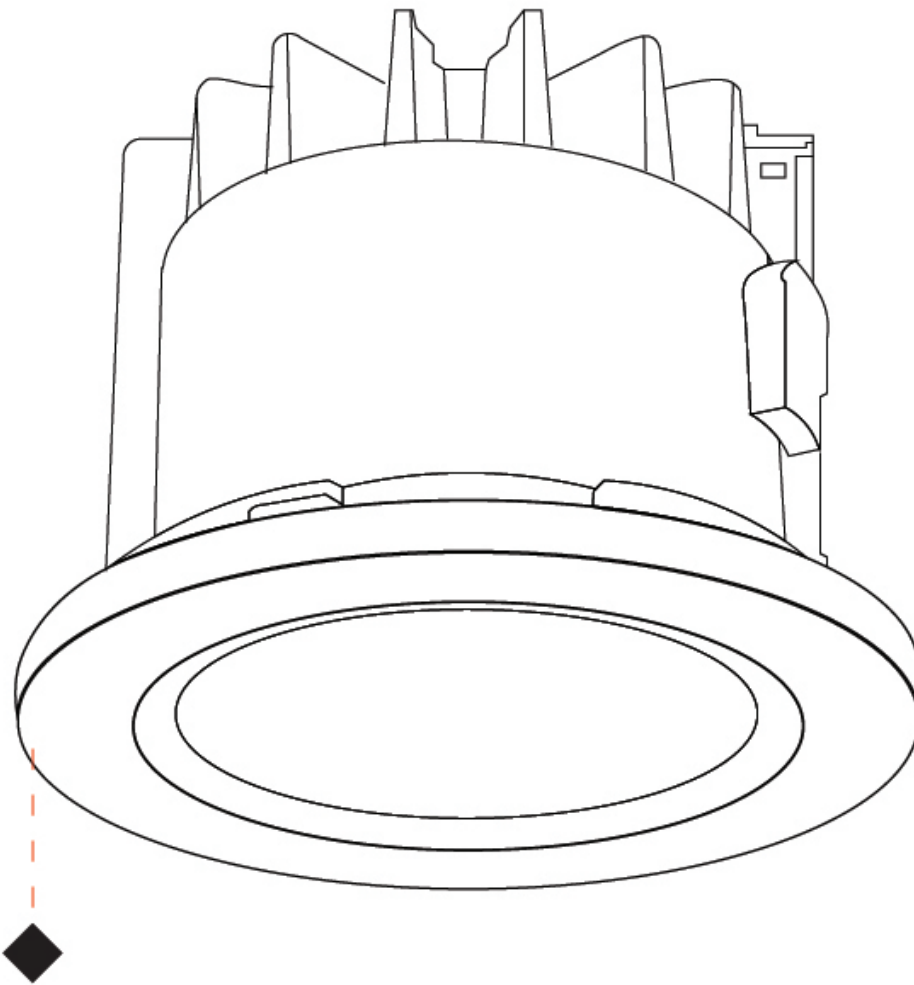

ASTER RECESSED

E9Q118-

PROJECT	_____
TYPE	_____
SPECIFIER	_____
QUANTITY	_____
DATE	_____

E