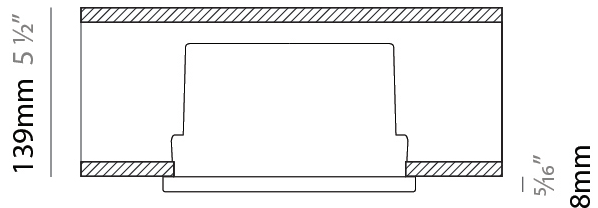

Ø347mm 13 1/16"