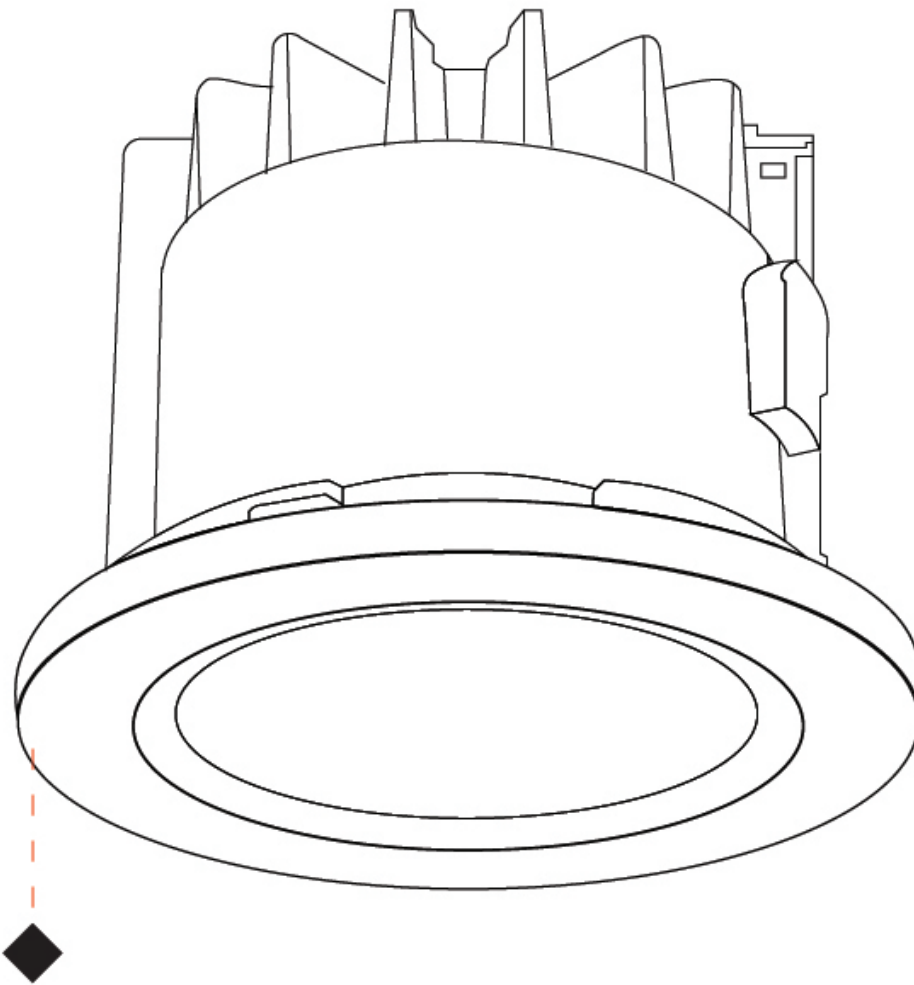

ASTER RECESSED

E9Q117-

PROJECT	_____
TYPE	_____
SPECIFIER	_____
QUANTITY	_____
DATE	_____

E