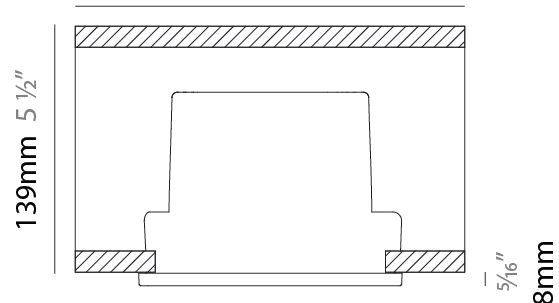

Ø220mm 8 11/16"